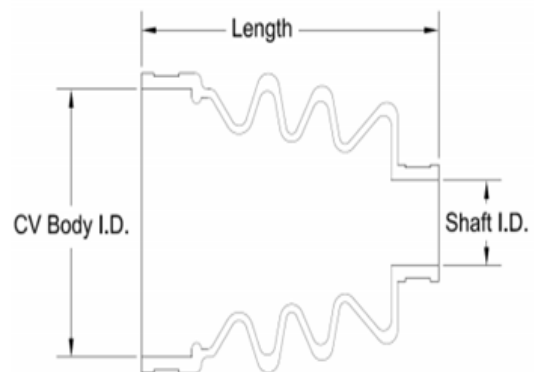

Outer Boot Kit (OBK) Part #	CV Body I.D (MM)	Shaft I.D (MM)	Length (MM)	Material
OBK3	76	24.3	103.5	TPE
OBK2	76	24.3	103.5	TPE
OBK4	76	24.3	103.5	TPE
OBK1	70	23.5	100	TPE
OBK6	80	24.3	103.5	TPE
OBK10	81	25.2	116.7	TPE
OBK5	80	24.3	103.5	TPE
OBK8	80	24.3	103.5	TPE
OBK7	80	24.3	103.5	TPE
OBK12	76.5	24.3	103.5	TPE
OBK9	76.5	24.3	103.5	TPE
OBK11	84.5	26	122	TPE
IBK1	76	24.3	103.5	TPE
IBK10	69	23	100	TPE
IBK11	69	23	100	TPE
IBK12	76	24.3	103.5	TPE
IBK13	76	24.3	103.5	TPE
IBK14	80	24.3	103.5	TPE
IBK15	80	24.3	103.5	TPE
IBK16	80	24.3	103.5	TPE
IBK2	76	24.3	103.5	TPE
IBK3	80	24.3	103.5	TPE
IBK4	80	24.3	103.5	TPE
IBK5	80	24.3	103.5	TPE
IBK6	80	24.3	103.5	TPE
IBK7	76.5	24.3	103.5	TPE
IBK8	76.5	24.3	103.5	TPE
IBK9	84.5	26	122	TPE